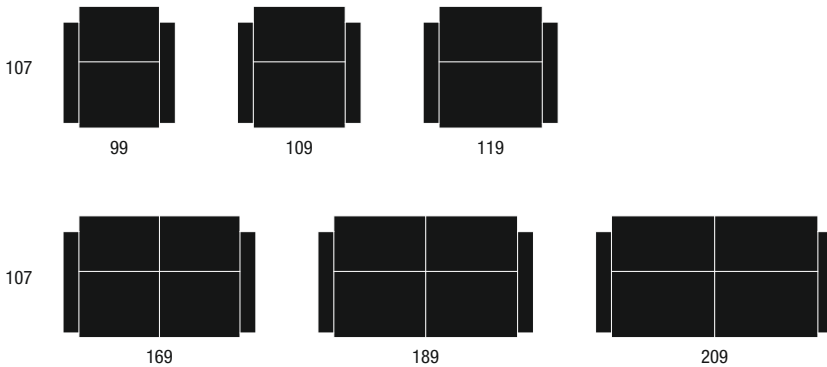

avantgarde VARIANTEN

Avantgardistisch in ihren Funktionen sind sie in der Lage, keine Wünsche offen zu lassen. Mit der zweimotorigen elektrischen Funktion kann der Sitz auf Knopfdruck leicht abgesenkt und die Fußauflage ausgefahren werden. Zusätzlich lassen sich Sitz und Rücken bis zur Liegeposition senken.

Avant-garde in their functions, they are able to leave nothing to be desired. With the dual-motor electric function, the seat can be easily lowered and the footrest extended at the touch of a button. In addition, the seat and back can be lowered to the reclining position.

AV 915

AV 950/955

AV 960/965

Zwei Modellvarianten, mit und ohne Funktion erhältlich.

**HANDCRAFTED
IN GERMANY**

Erpo Möbelwerk GmbH
Albert-Einstein-Strasse 9
88521 Ertingen / Germany

info@erpo.de
Tel +49 7371 507 600
Fax +49 7371 507 9195

Erpo Showroom
Hauptstrasse 118
73072 Donzdorf / Germany

ausstellung@erpo.de
Tel +49 7371 507 800
Fax +49 7371 507 9800

erpo®
Sitz. Kultur.