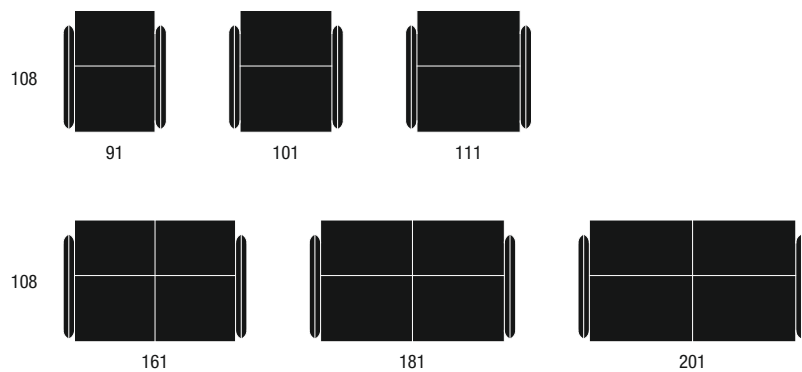

AV 960/965

Zwei Modellvarianten, mit und ohne Funktion erhältlich.