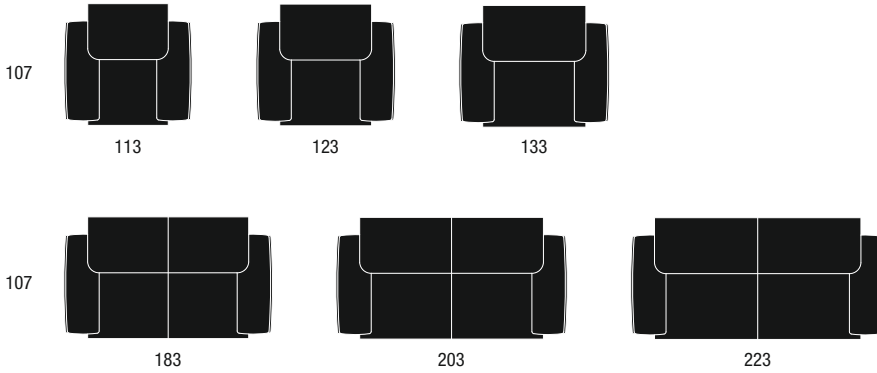

avantgarde VARIANTEN

Avantgardistisch in ihren Funktionen sind sie in der Lage, keine Wünsche offen zu lassen. Mit der zweimotorigen elektrischen Funktion kann der Sitz auf Knopfdruck leicht abgesenkt und die Fußauflage ausgefahren werden. Zusätzlich lassen sich Sitz und Rücken bis zur Liegeposition senken.

Avant-garde in their functions, they are able to leave nothing to be desired. With the dual-motor electric function, the seat can be easily lowered and the footrest extended at the touch of a button. In addition, the seat and back can be lowered to the reclining position.

AV 915